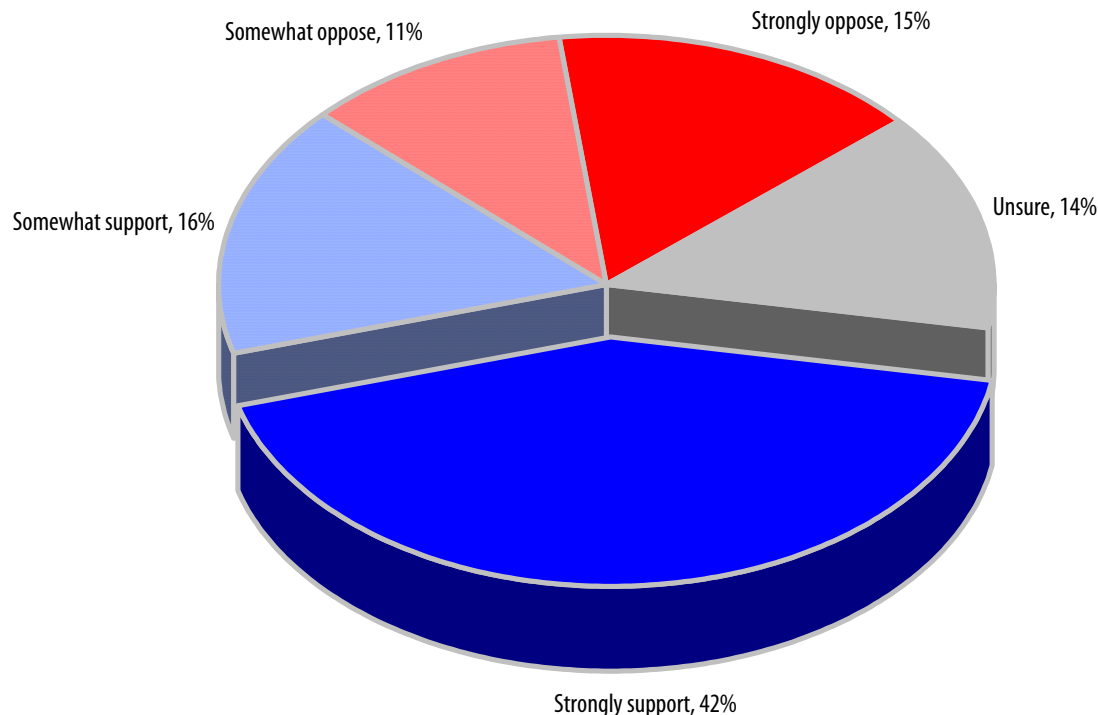

September 2004

Question

Would you say you strongly support, somewhat support, somewhat oppose or strongly oppose a law that would ban owning the pitbull breed of dog?

**COMMENTARY**

When asked if they would support a law that would ban owning the pitbull breed of dog, about six of every ten Ontario voters (58%) would support such a law. Significantly, 42% of Ontarians had strong opinions in favour of a ban. While 58% supported a ban, 26% opposed the ban and 14% were unsure

THE METHODOLOGY

On September 11th and September 12th, 2004, SES conducted a total of 500 telephone interviews across Ontario with eligible voters. Aggregate results of the survey are accurate to within 4.5 percentage points, plus or minus, 19 times out of 20.

Validation of the demographic profile of respondents indicates that the poll is a fair representation of the voters of Ontario.

ABOUT SES

Established in 1987, SES Canada Research Inc. is a full service public opinion research and management consulting firm.